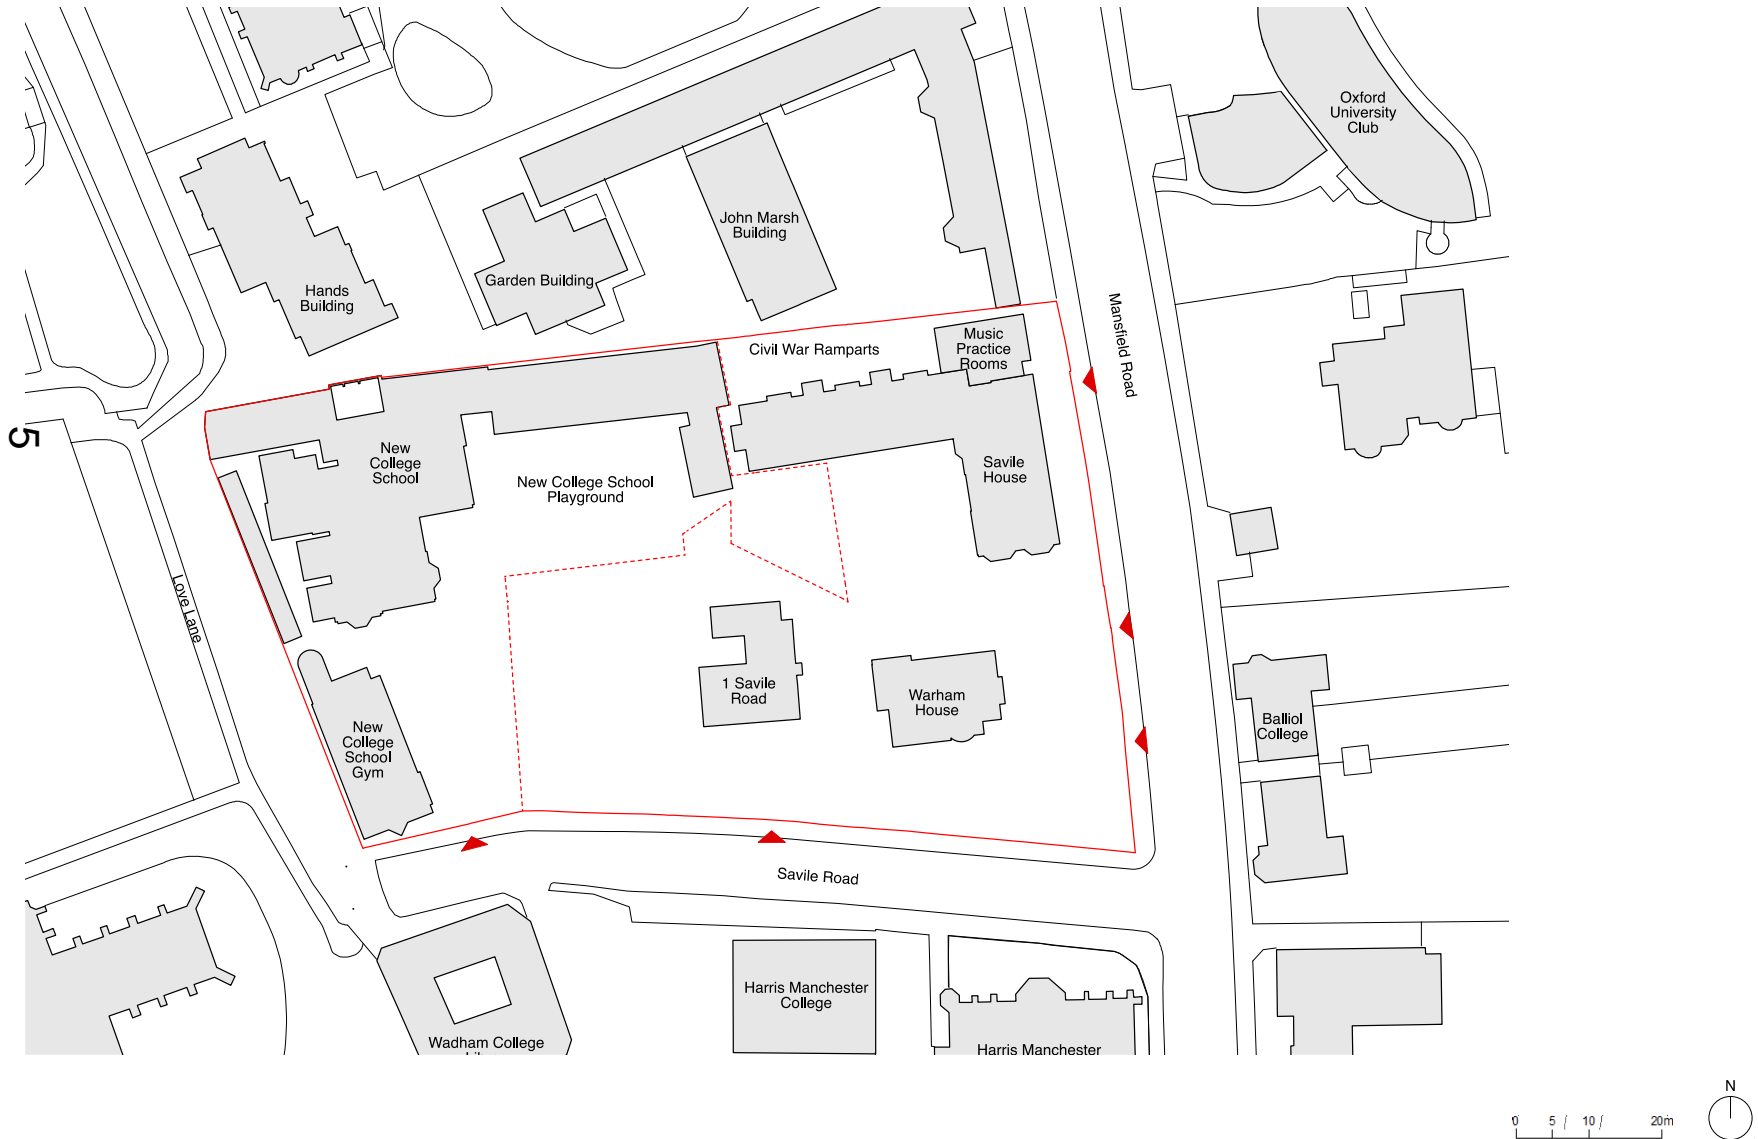

Location Plan

- NOTES**
 • Do not scale from this drawing.
- Site Boundary
 - - - School Boundary
 - New College Site Boundary

15/12/17 Planning
 DATE FOR

David Kohn Architects
 Bedford House
 125-133 Camden High Street
 London NW1 7JB
 +44(0)20 7424 8596
 info@davidkohn.co.uk
 www.davidkohn.co.uk

Existing Block Plan

Existing Site Plan, Ground Floor Plan

9

Existing Site

Aerial view

Mansfield Road

Mansfield Road

Mansfield Road