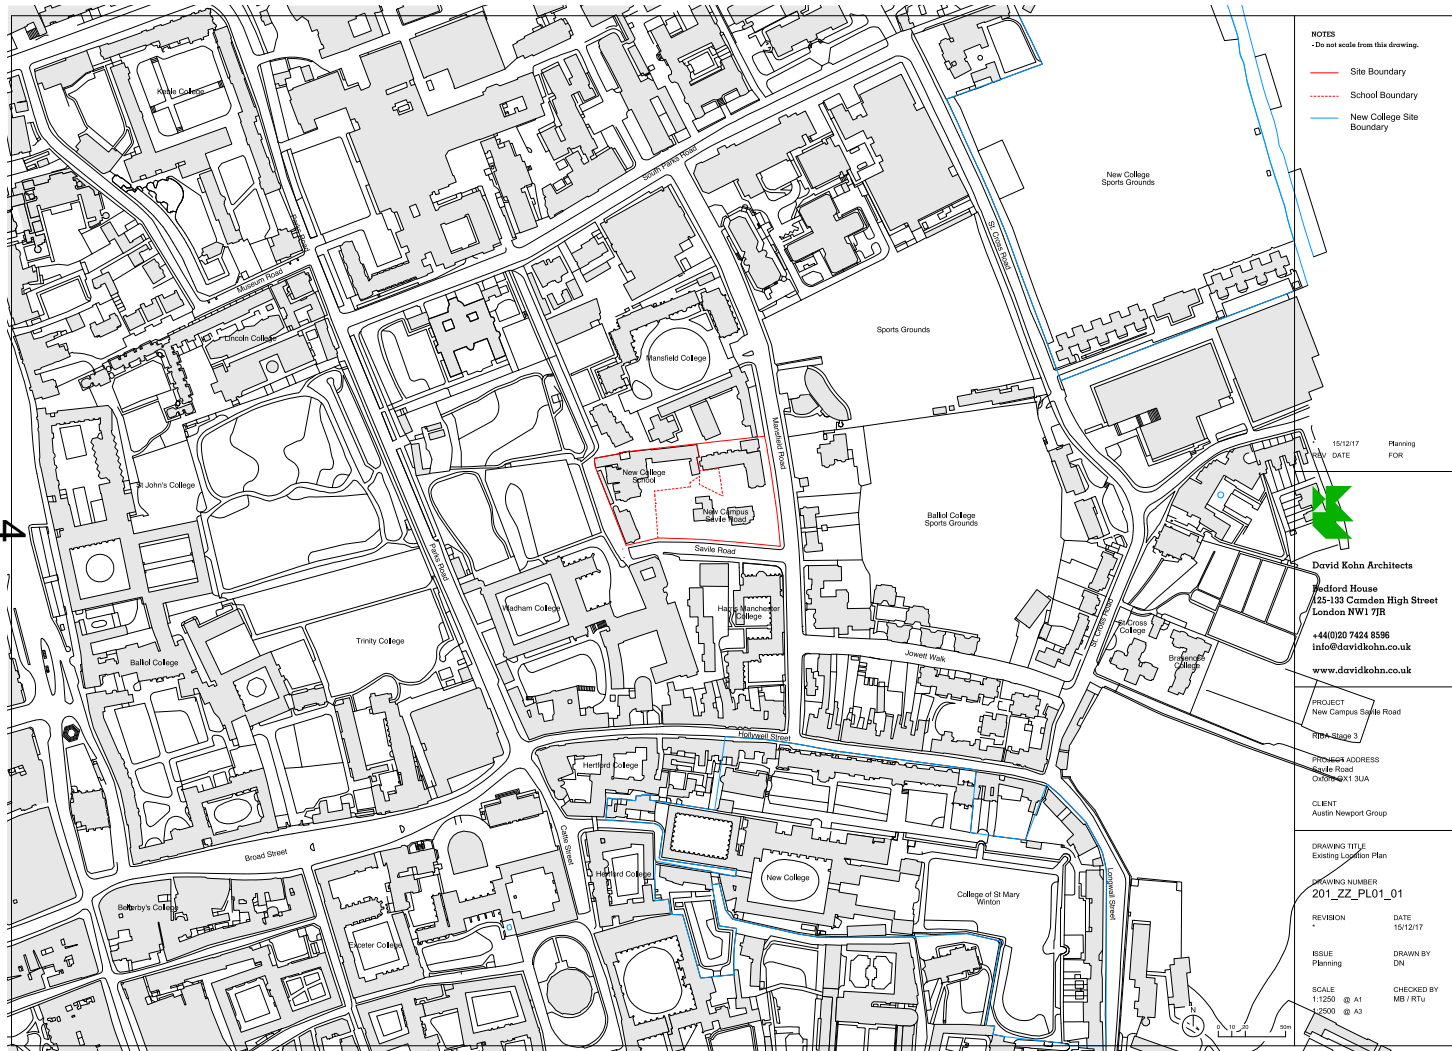

West Area Planning Committee Presentation

17/03330/FUL

3

**New College & New College School,
Savile Road;**

**General Site Photos & Visualisations
Drawings**

- **Site Layout**
- **Site Elevations**
- **Main Quad Building**

Location Plan

- NOTES**
 • Do not scale from this drawing.
- Site Boundary
 - - - School Boundary
 - New College Site Boundary

15/12/17 Planning
 DATE FOR

David Kohn Architects
 Bedford House
 125-133 Camden High Street
 London NW1 7JB
 +44(0)20 7424 8596
 info@davidkohn.co.uk
 www.davidkohn.co.uk

Existing Block Plan

Existing Site Plan, Ground Floor Plan

9

Existing Site

Aerial view

Mansfield Road

Mansfield Road

Mansfield Road